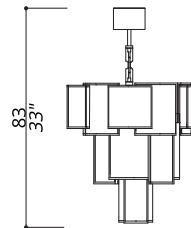

#### DIMENSIONS

Dia 83 x H 52 cm

#### NOTES

Dimensions are expressed in centimetres, if not otherwise specified.  
The total height of any chandelier includes body of chandelier plus ceiling  
box fixture; 50cm of chain/steel wire will be supplied free of charge.  
All products may be customized subject to prior consulting with our  
technical department; please send your request to [info@officina-luce.it](mailto:info@officina-luce.it).  
Officina Luce (Registered brand of ISSARCH srl) reserves the right to  
change or delete, at any time and without prior warning, the technical  
specification of any model or the model itself, depending on technical  
and commercial requirements.